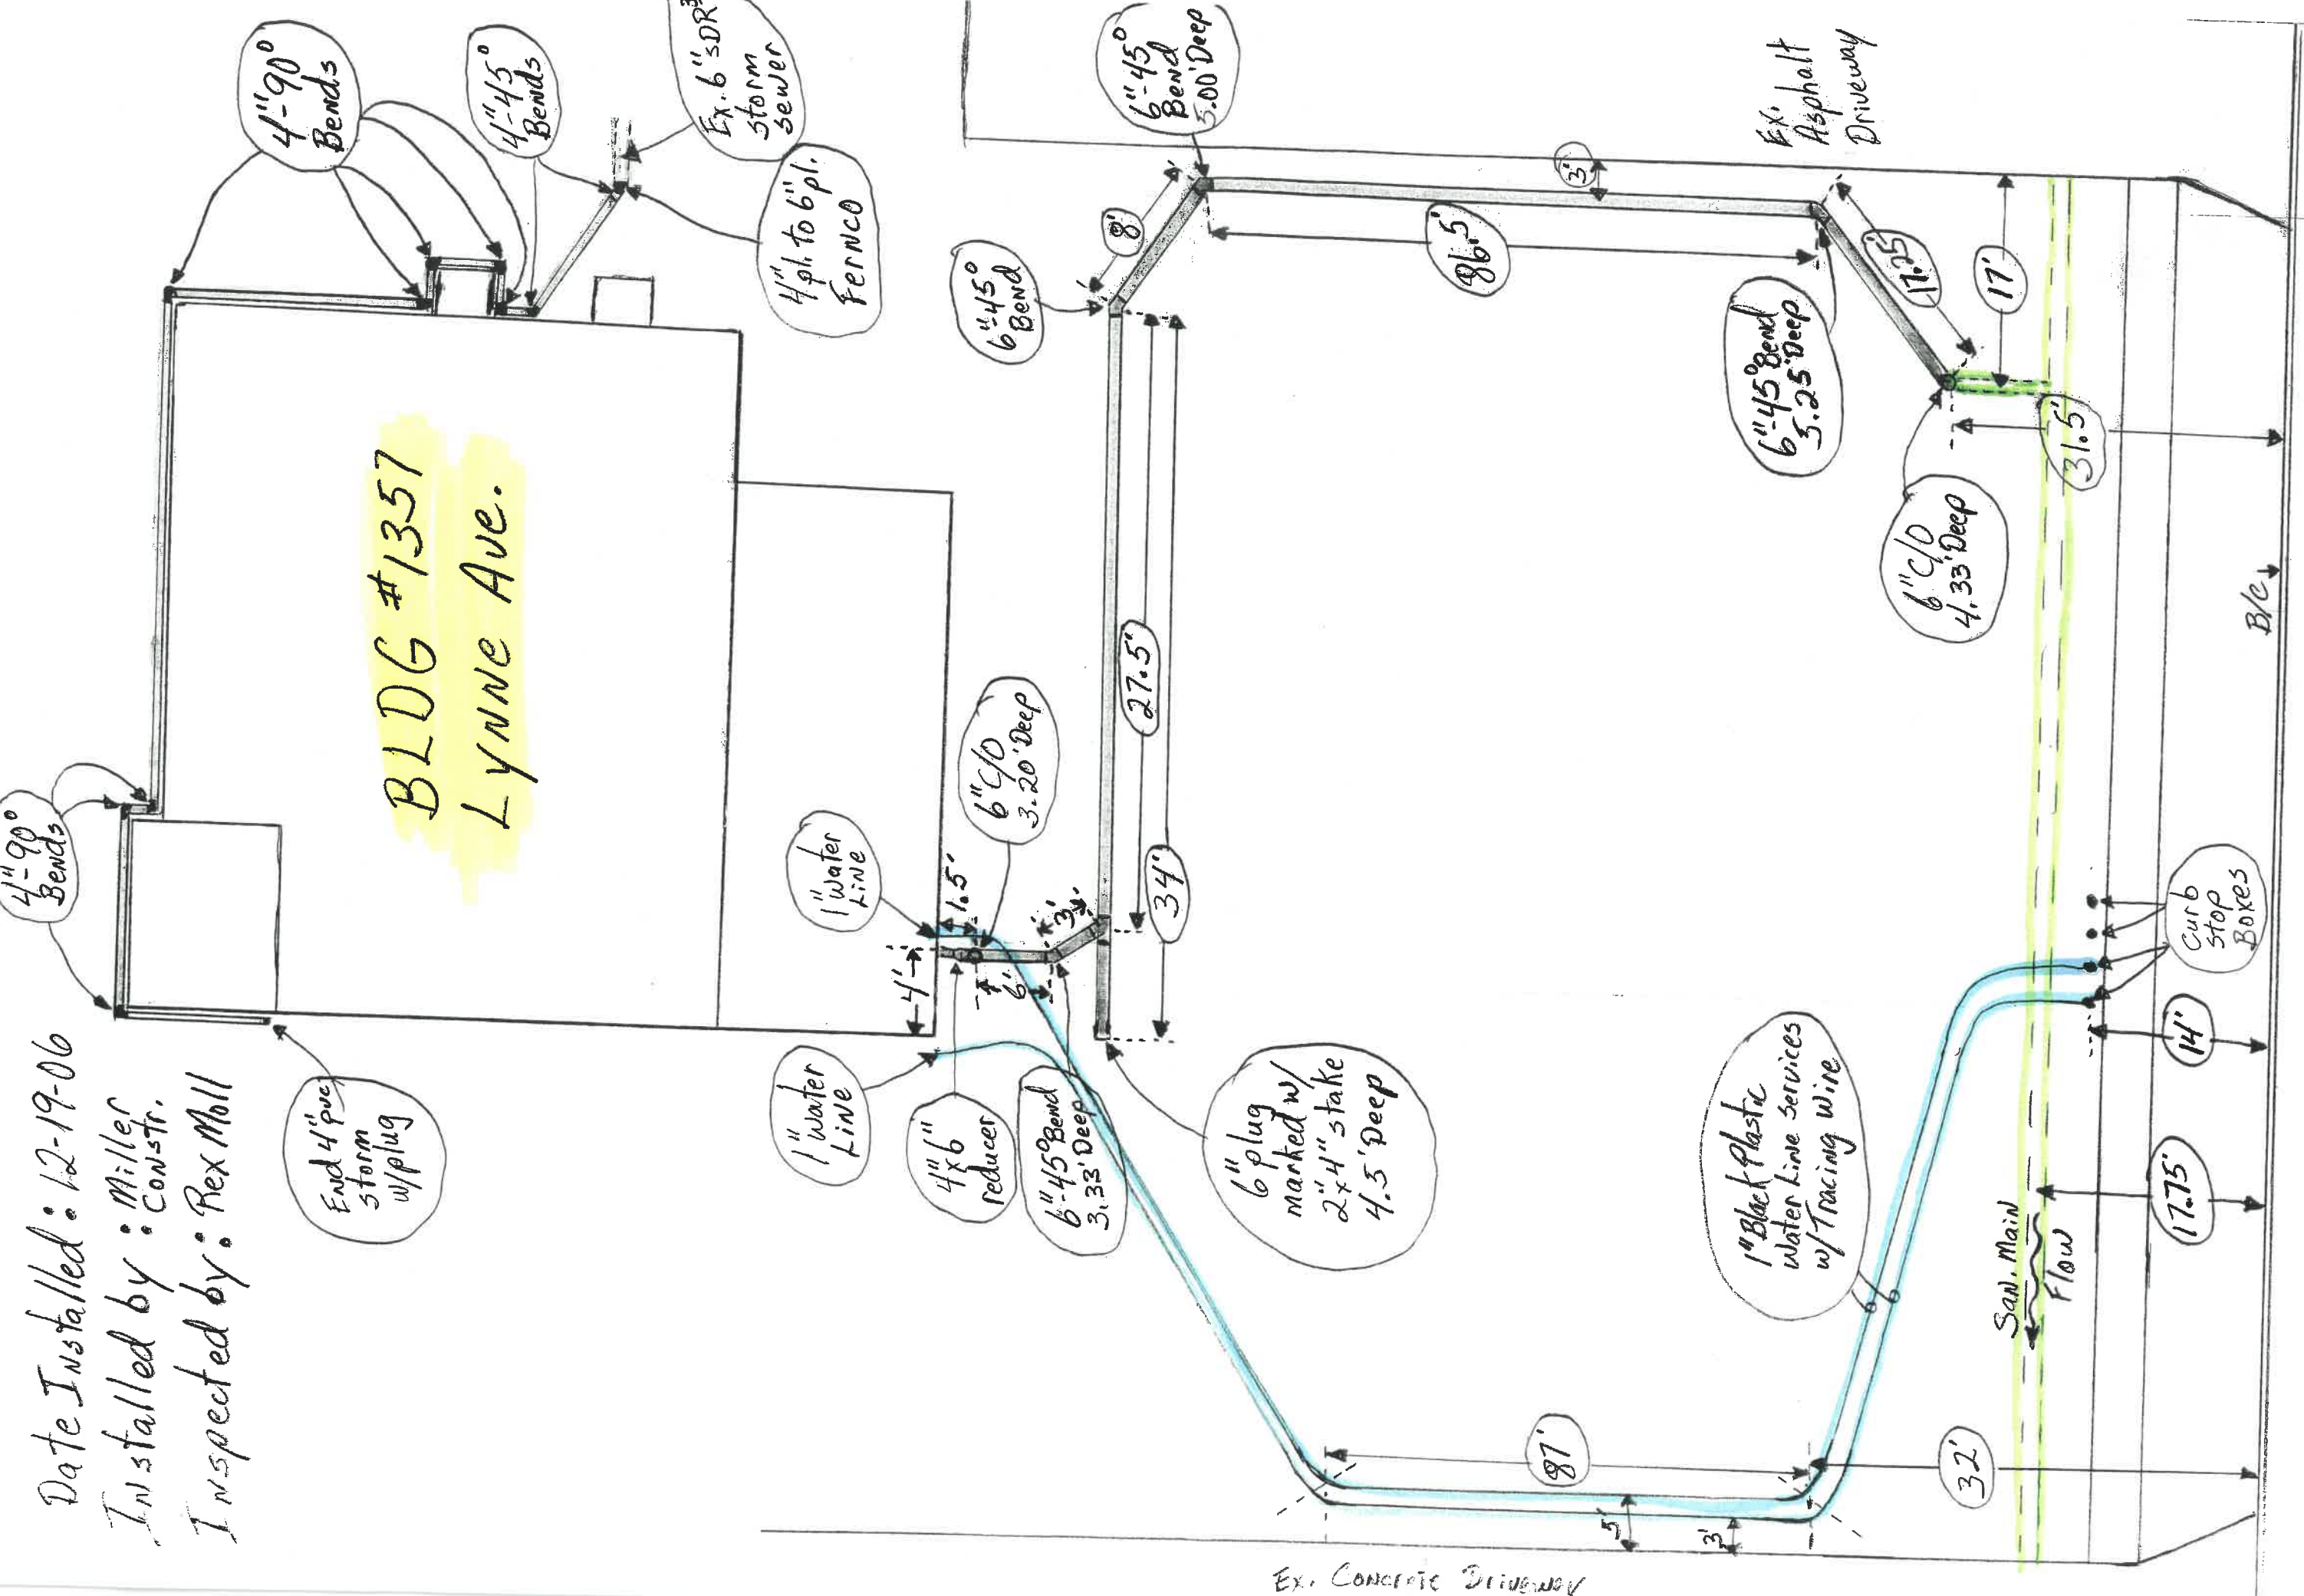

Date Installed: 12-19-06
 Installed by: Miller
 Inspected by: Rex Moll

BLDG #1357
 LYNNE AVE.

Lynne Ave.